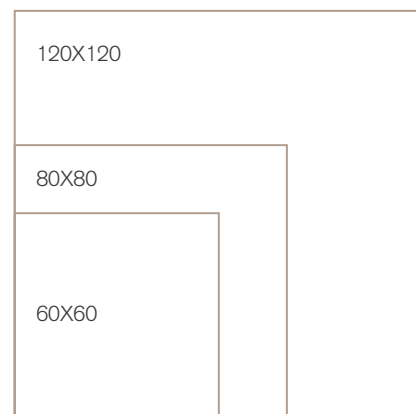

FORMATOS / SIZES

Wall Real 80x80 | Floor Real 80x80